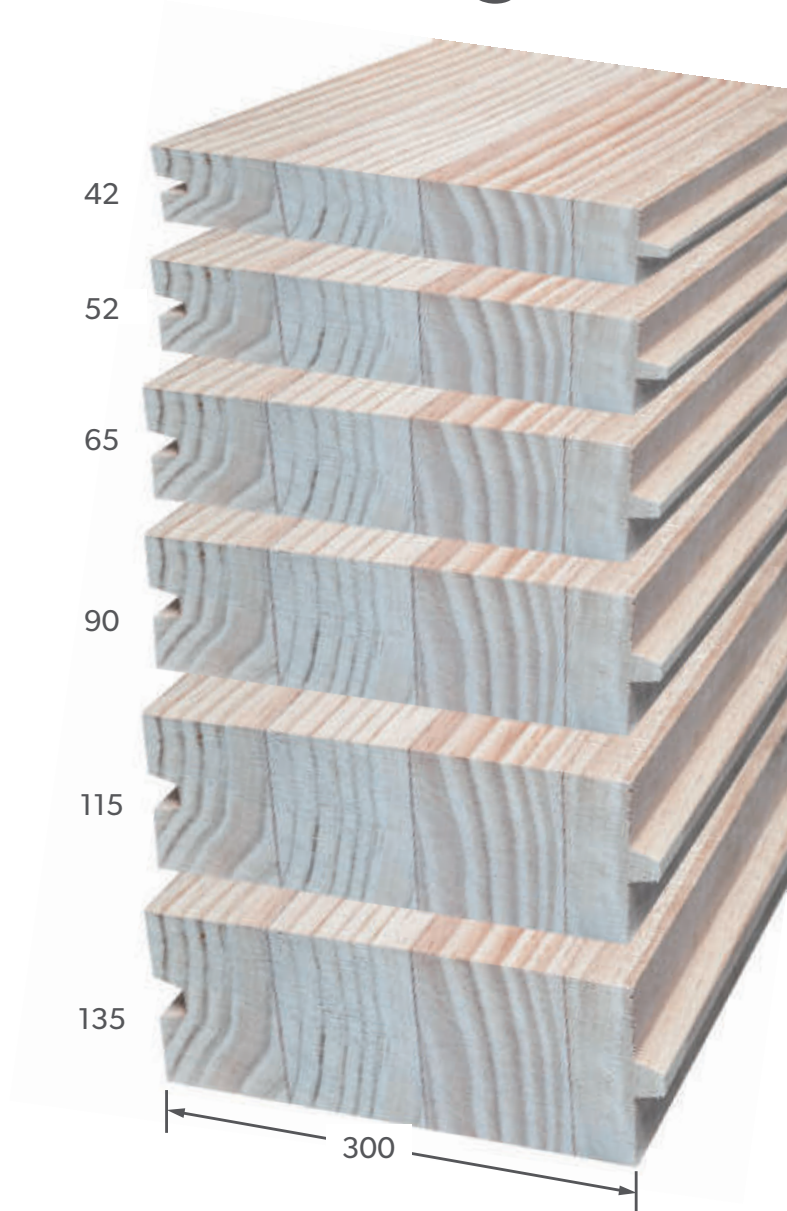

Prolam® T & G Flooring

PLF-50	42
PLF-60	52
PLF-75	65
PLF-100	90
PLF-125	115
PLF-150	135

Prolam Tongue & Groove Flooring panels are a solid timber structural floor system. The beauty of T & G Flooring is that it gives you a very low profile floor cross section, as well as an attractive ceiling all in one. T & G Flooring is available in the sizes above and has spanning capabilities as on page 80. Effective fire resistance is also achieved as the natural benefits of Prolam, see page 44. Can also be used for roof panels. Available in both Radiata and Douglas Fir.